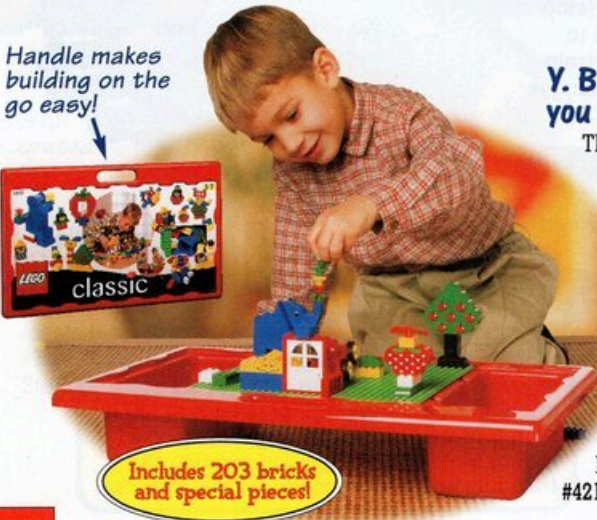

Q. #5165 Hinges & Couplings

31 pieces. \$2.99

U. #628 X-Large Gray Baseplate
 15" x 15" \$9.99

V. #629 3 Building Plates
 2-1/2" x 5" \$4.99

LIMITED QUANTITIES! ORDER NOW!

W. #626 Large Green Baseplate
 10" x 10" \$4.99

X. #627 Large Blue Baseplate
 10" x 10" \$4.99

Handle makes building on the go easy!

Includes 203 bricks and special pieces!

Y. Build anywhere you want!

This portable LEGO lap table can go anywhere you go - on the floor, on the couch, on your bed - even in the car! Two baseplates slide to the middle to create a large 10" x 10" building surface. When you're finished, slide the plates apart to cover two handy storage bins. Ages 3-7. 203 pieces.
#4217 Classic Play Desk \$19.99